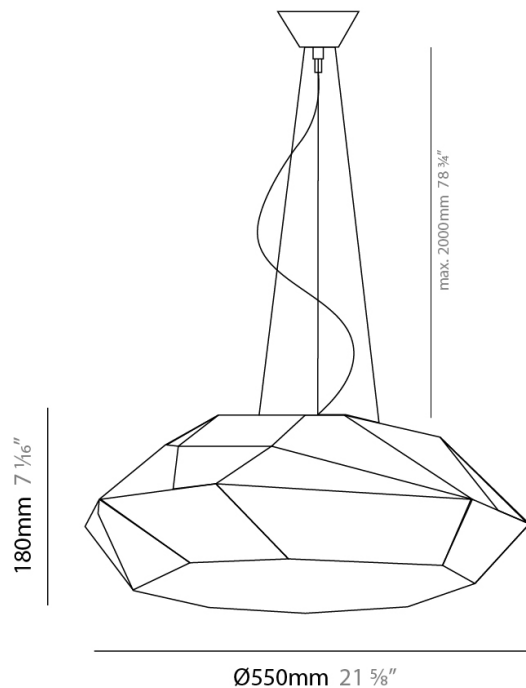

VIKI SUSPENSION

D81360

PROJECT _____

TYPE _____

NOTES _____

QUANTITY _____

DATE _____

GENERAL

Series: Viki
Brand: Panzeri
Division: Design
Mounting Type: Suspension
Mounting Location: Ceiling
Subcategory: Pendant

PHYSICAL

Shape: Abstract
Diameter (mm): 550
Diameter (in): 21 ⁵/₈"
Height (mm): 180
Height (in): 7 ¹/₁₆"
Max. Overall Height (mm): 2180
Max. Overall Height (in): 85 ¹³/₁₆"
Light Distribution: Omnidirectional
Weight (kg): 2.431
Weight (lbs): 5.36
Diffuser: White Bi-Elastic Fabric
Fixture Finish: WHI
Fixture Material: Metal
Cable Details: 2000mm / 78 5/8" steel cable. 2200mm / 86 5/8" transparent PVC power cable.

ELECTRICAL

Input Wattage Range: 20 - 29 W
Number of Lamps: 2
Lamp Type: CFL
Bulb Included: Bulb Not Included
Total Output Wattage (W): 52
Max. Wattage Per Lamp (W): 26
Lamp Base: GX24-q3
Dimming: Non-Dimmable
Driver Included: Yes
Driver Location: Integrated
Driver Type: Ballast - Universal
Driver Class: Class 2
Input Voltage (V): 120 - 277
Upon Request: Integral 0-10V 120-277V

LED

OPTICAL

RATINGS AND CERTIFICATIONS

Certified By: CSA Certified to UL and CSA Standards
IP rating: IP20