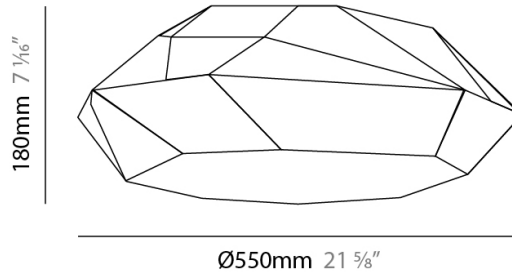

VIKI SURFACE

D82173

GENERAL

Series: Viki
Brand: Panzeri
Division: Design
Mounting Type: Surface
Mounting Location: Ceiling
Subcategory: Ambient

PHYSICAL

Shape: Abstract
Diameter (mm): 550
Diameter (in): 21 ⁵/₈"
Height (mm): 180
Height (in): 7 ¹/₁₆"
Light Distribution: Omnidirectional
Weight (kg): 1.80
Weight (lbs): 3.96
Diffuser: White Bi-Elastic Fabric
Fixture Finish: WHI
Fixture Material: Metal

ELECTRICAL

Number of Lamps: 2
Lamp Type: LED Retrofit / CFL
Bulb Included: Bulb Not Included
Total Output Wattage (W): 52
Max. Wattage Per Lamp (W): 26
Lamp Base: GX24-q3
Dimming: Non-Dimmable / 0-10V Dimming
Driver Included: Yes
Driver Location: Integrated
Driver Type: Ballast - Universal
Driver Class: Class 2
Input Voltage (V): 120 - 277

LED

OPTICAL

RATINGS AND CERTIFICATIONS

Certified By: CSA Certified to UL and CSA Standards
IP rating: IP20